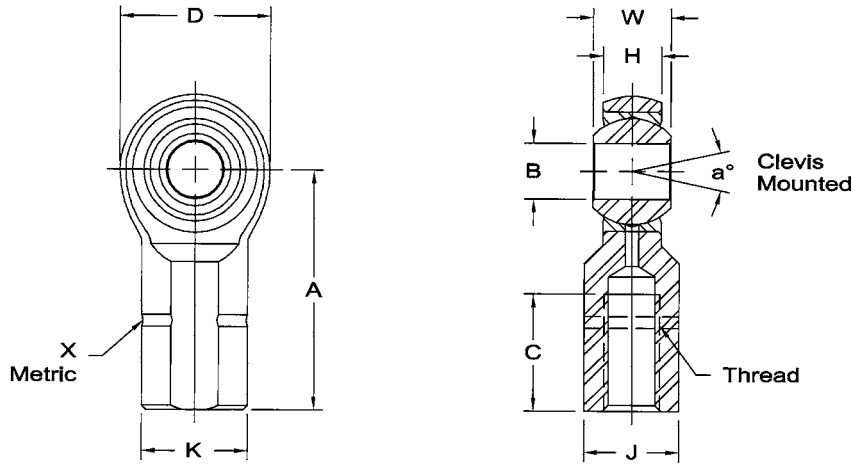

Pegasus Part No. 3067 Alloy Steel Rod Ends, Metric (Aurora AW-M and AG-M Series)

These high-strength rod end bearings provide the ultimate in strength, durability, and safety. The ball, race, and housing are all made with heat-treated alloy steels. The ball is hard chrome plated, and the race has a PTFE fabric lining bonded

to it. These bearings are very resistant to loosening, even when subjected to the pounding they receive under racing conditions. Female threaded shanks only. Aurora AW-M-T (right hand) and AG-M-T (left hand) series.

X Groove indicates metric threads.

Body: Alloy steel, heat treated, protective coated for corrosion resistance.

Race: Alloy steel, heat treated, protective coated for corrosion resistance.

Ball: Alloy steel, heat treated and hard chrome plated.

Lubrication: Self-lubricating PTFE liner.

Aurora AW-M (Right Hand) / AG-M (Left Hand) Alloy Steel Rod Ends, Female Metric Threaded Shanks												
B +.065 -.013	Thread (Metric)	C ±1.00	A ±.40	W ±.13	H ±.13	D ±.38	J ±.25	K ±.25	a°	Weight, grams (Approx.)	Static Radial Load Rating†	Pegasus Part No.
6	6x1.00	14	30	9	7.00	19.00	11	13	13°	25	25,781 N	3067-M6x1.0-L or -R
8	8x1.00*	17	36	12	8.75	22.25	14	16	18°	40	33,203 N	3067-M8x1.0-L or -R
8	8x1.25	17	36	12	8.75	22.25	14	16	18°	40	33,203 N	3067-M8x1.25-L or -R
10	10x1.25*	21	43	14	10.50	27.00	17	19	17°	80	50,227 N	3067-M10x1.25-L or -R
10	10x1.50	21	43	14	10.50	27.00	17	19	17°	80	50,227 N	3067-M10x1.50-L or -R
12	12x1.25*	24	50	16	12.00	30.00	19	22	17°	95	44,490 N	3067-M12x1.25-L or -R
12	12x1.75	24	50	16	12.00	30.00	19	22	17°	95	44,490 N	3067-M12x1.75-L or -R
14	14x1.50*	27	57	19	13.50	34.75	22	25	21°	160	71,741 N	3067-M14x1.50-L or -R
14	14x2.00	27	57	19	13.50	34.75	22	25	21°	160	71,741 N	3067-M14x2.0-L or -R
16	16x2.00	33	64	21	14.25	38.00	22	27	23°	215	76,291 N	3067-M16x2.0-L or -R